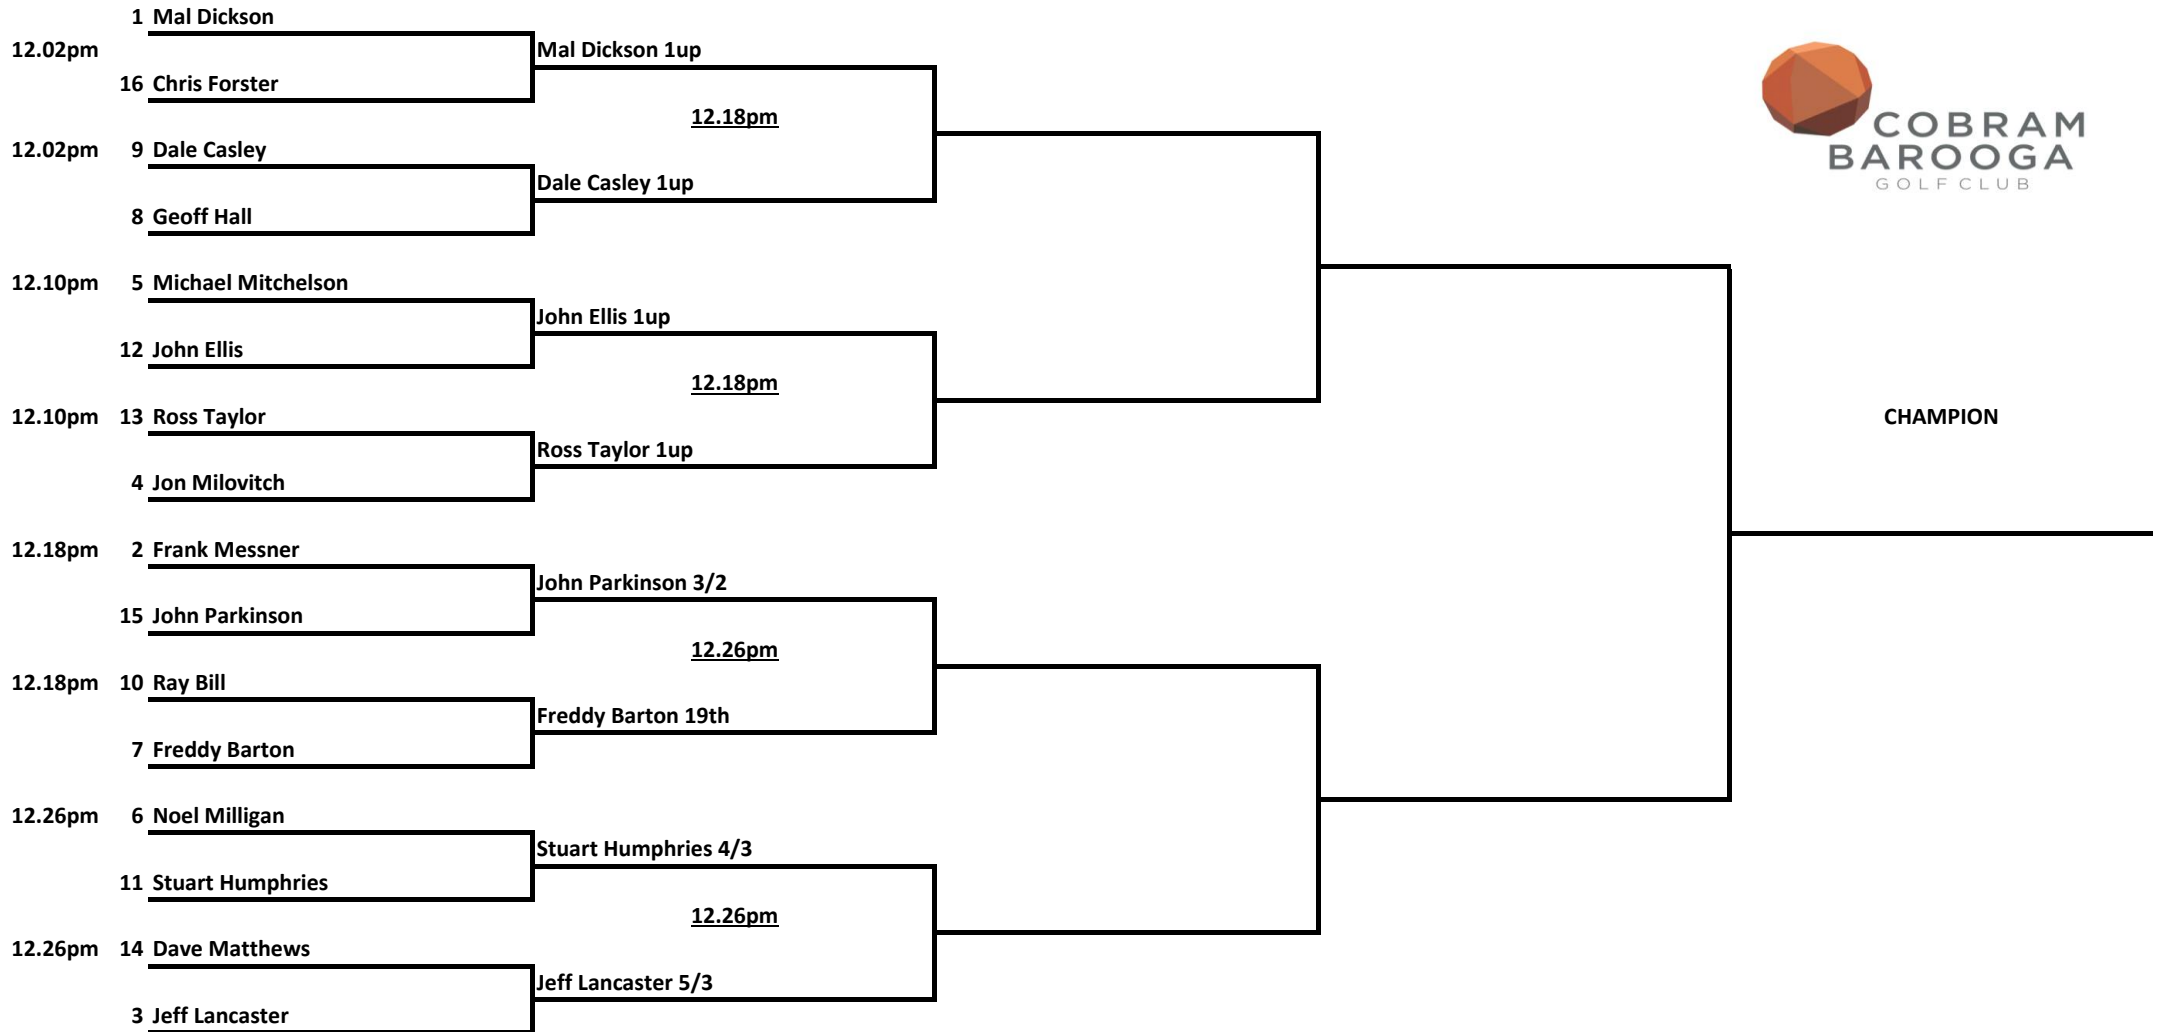

# 2018 Singles Knockout

1st Rnd

2nd Rnd

Semi Final

Final

CHAMPION

**Conditions of Play**

The Event is handicap matchplay, Daily Handicaps are allocated as per slope rating  
 Low Marker goes back to scratch and shots are allocated as per the Matchplay index  
 All Matches are to played off the Blue Markers