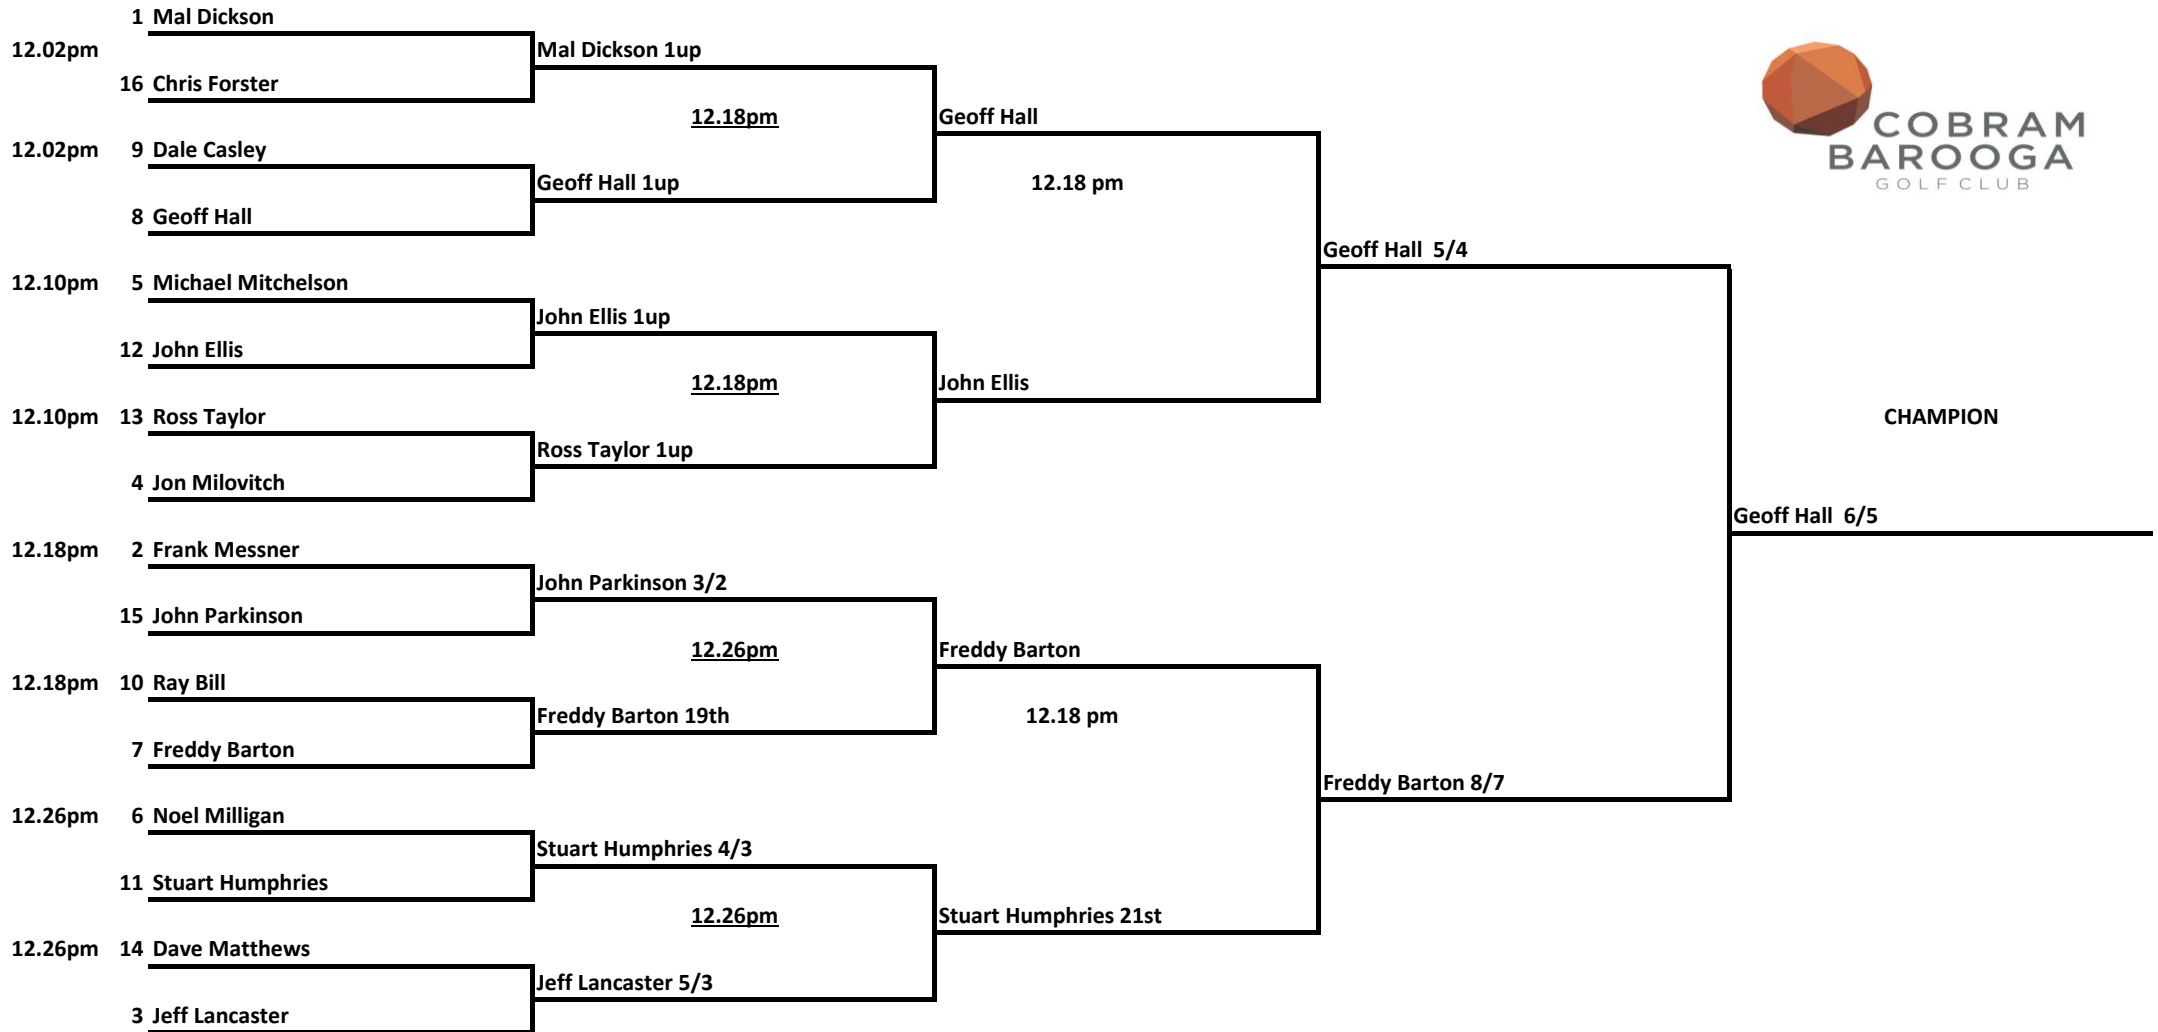

2018 Singles Knockout

1st Rnd

2nd Rnd

Semi Final

Final

Conditions of Play

The Event is handicap matchplay, Daily Handicaps are allocated as per slope rating
 Low Marker goes back to scratch and shots are allocated as per the Matchplay index
 All Matches are to played off the Blue Markers