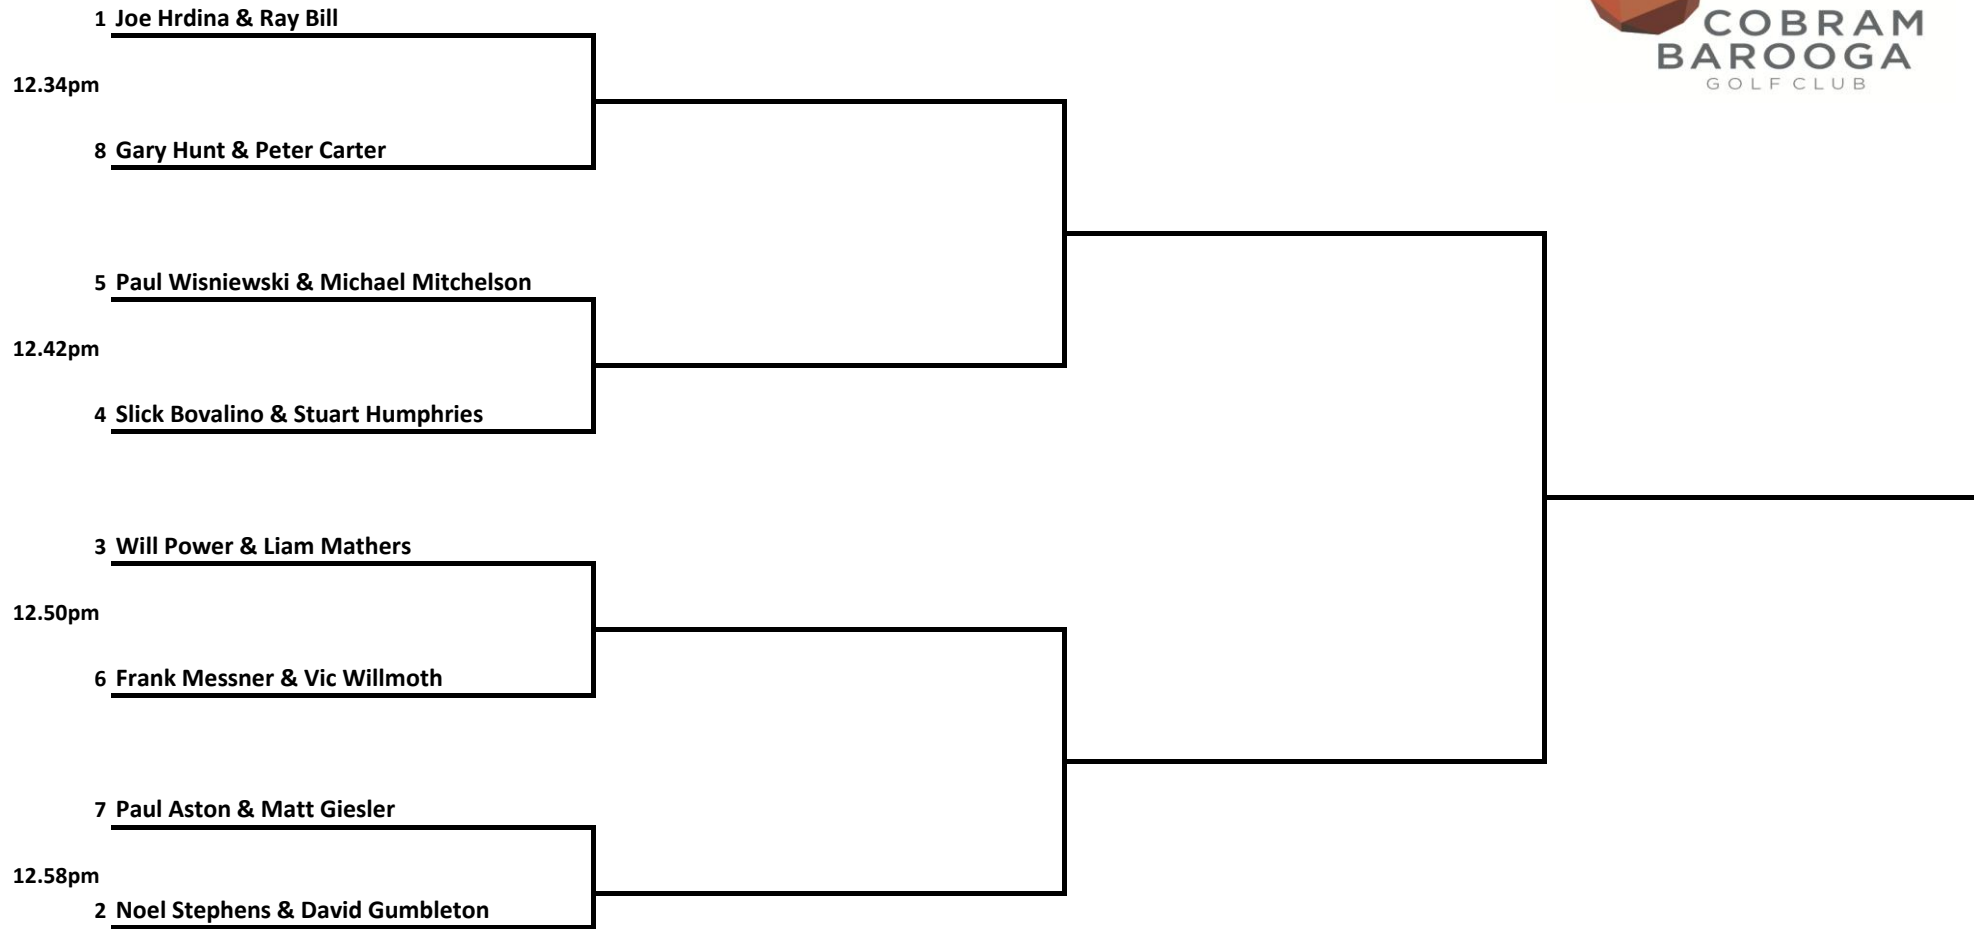

Wiltshire Knockout Draw 2018

1st Round 20-10-18

Semi Final 27-10-18

Final 10-11-18

Alternates

1 Ashleigh Teagle & Tony Wouters

2 Matt Haddrell & Michael Hayler

3 Sam Condy & Kevin Hocking

Conditions of Play

Any withdrawl's prior to round 1 will be replaced by listed alternates into the seeding of the pair who withdrew
 The Event is handicap matchplay, Daily Handicaps are allocated as per slope rating
 Low Marker goes back to scratch and shots are alloceted as per the Matchplay index
 All Matches are to played off the Blue Markers