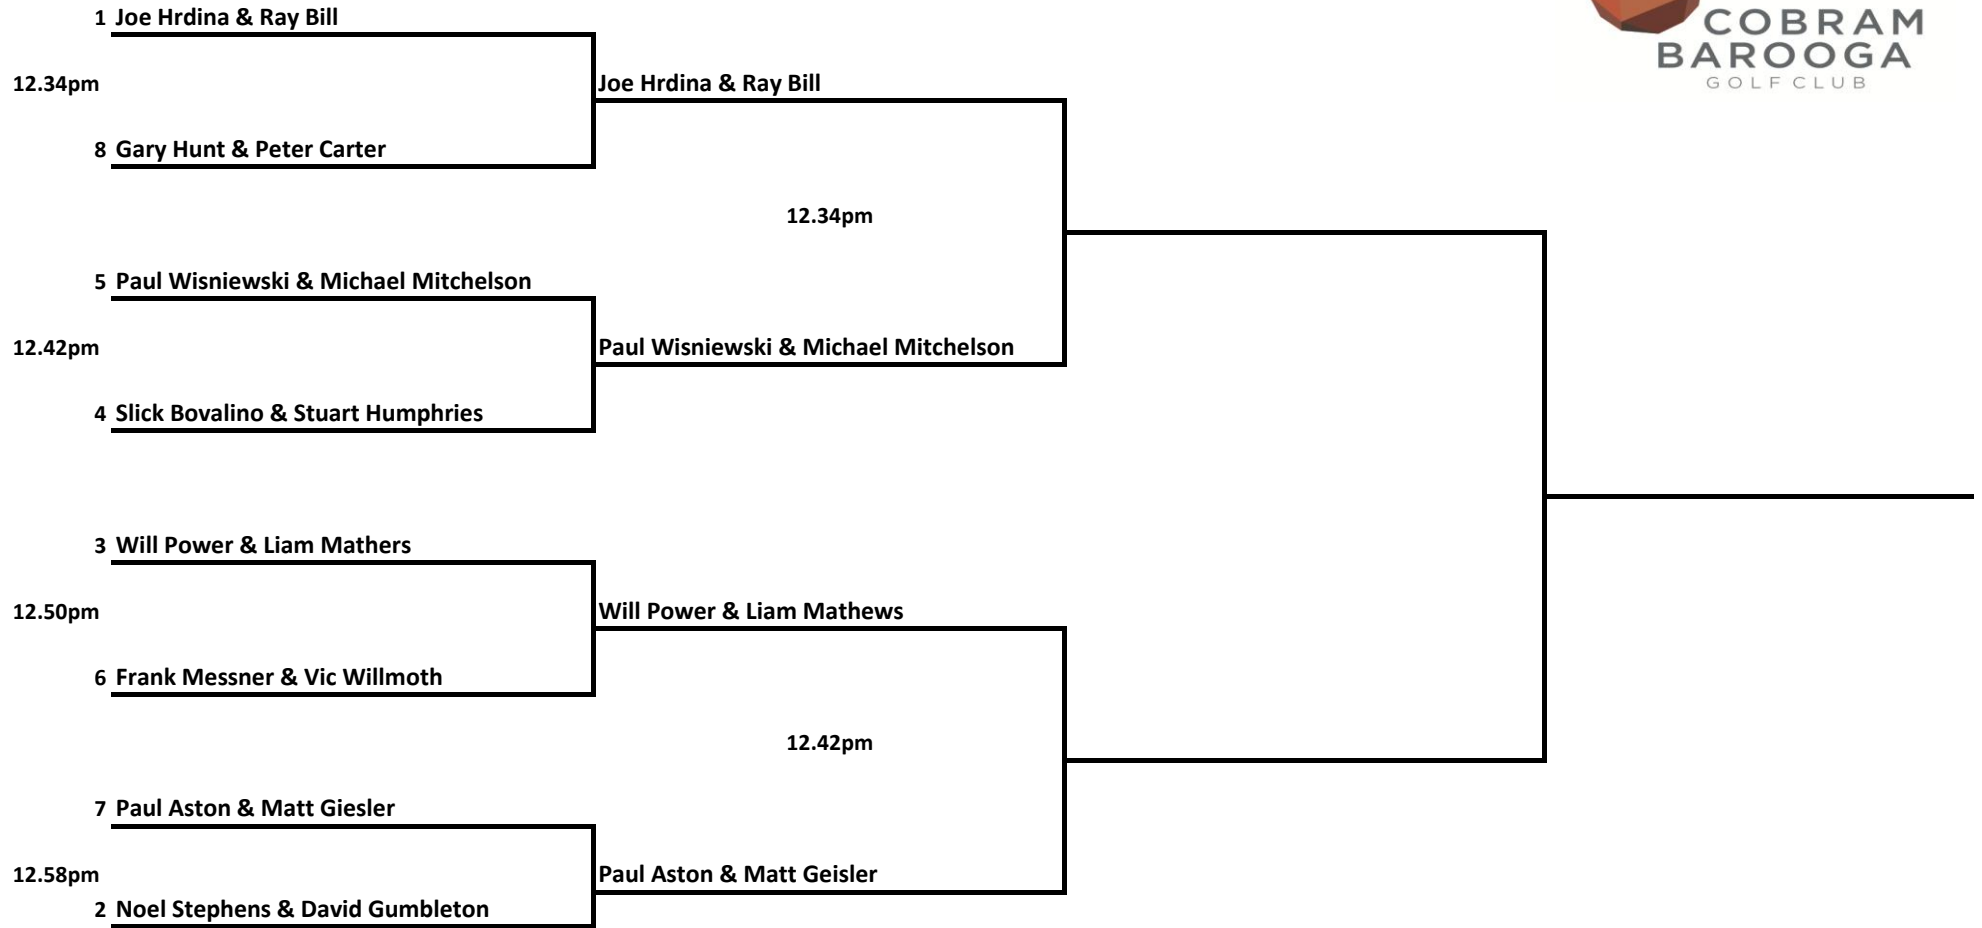

Wiltshire Knockout Draw 2018

1st Round 20-10-18

Semi Final 27-10-18

Final 10-11-18

Alternates

1 Ashleigh Teagle & Tony Wouters

2 Matt Haddrell & Michael Hayler

3 Sam Condy & Kevin Hocking

Conditions of Play

Any withdrawl's prior to round 1 will be replaced by listed alternates into the seeding of the pair who withdrew
 The Event is handicap matchplay, Daily Handicaps are allocated as per slope rating
 Low Marker goes back to scratch and shots are allocated as per the Matchplay index
 All Matches are to played off the Blue Markers