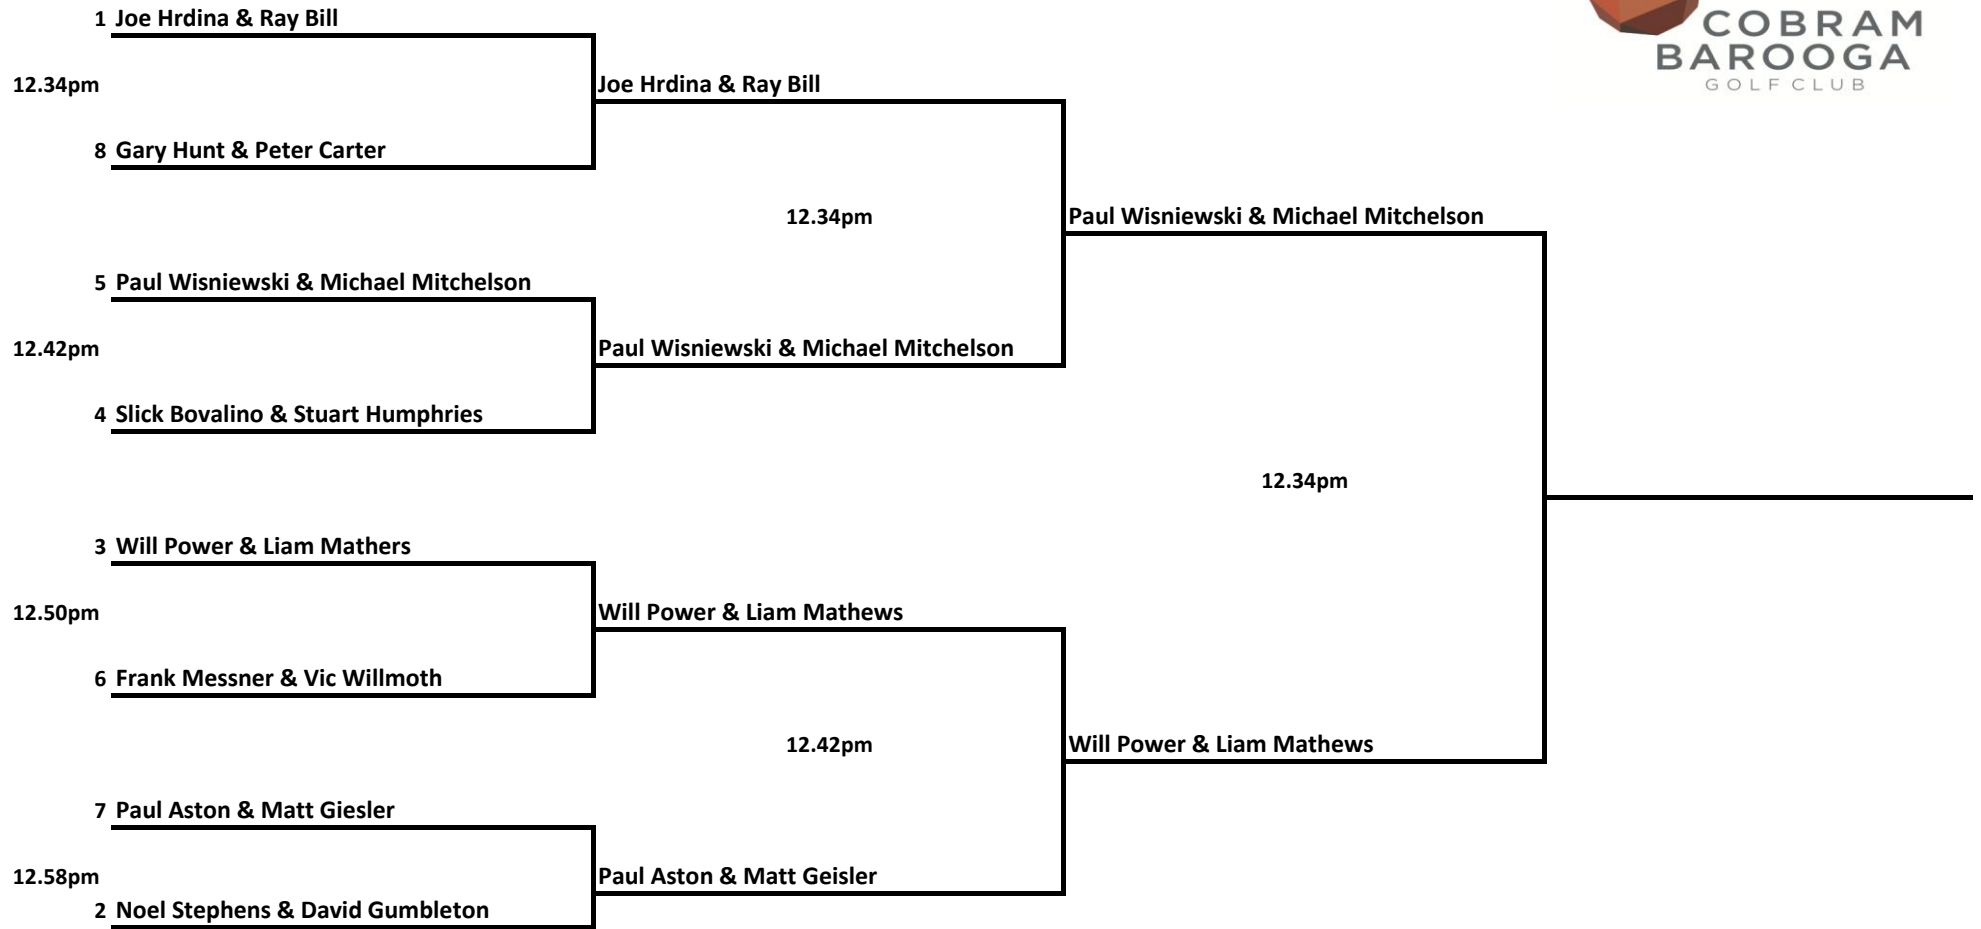

# Wiltshire Knockout Draw 2018

1st Round 20-10-18

Semi Final 27-10-18

Final 10-11-18

Alternates

1 Ashleigh Teagle & Tony Wouters

2 Matt Haddrell & Michael Hayler

3 Sam Condy & Kevin Hocking

Conditions of Play

Any withdrawl's prior to round 1 will be replaced by listed alternates into the seeding of the pair who withdrew  
 The Event is handicap matchplay, Daily Handicaps are allocated as per slope rating  
 Low Marker goes back to scratch and shots are allocated as per the Matchplay index  
 All Matches are to played off the Blue Markers