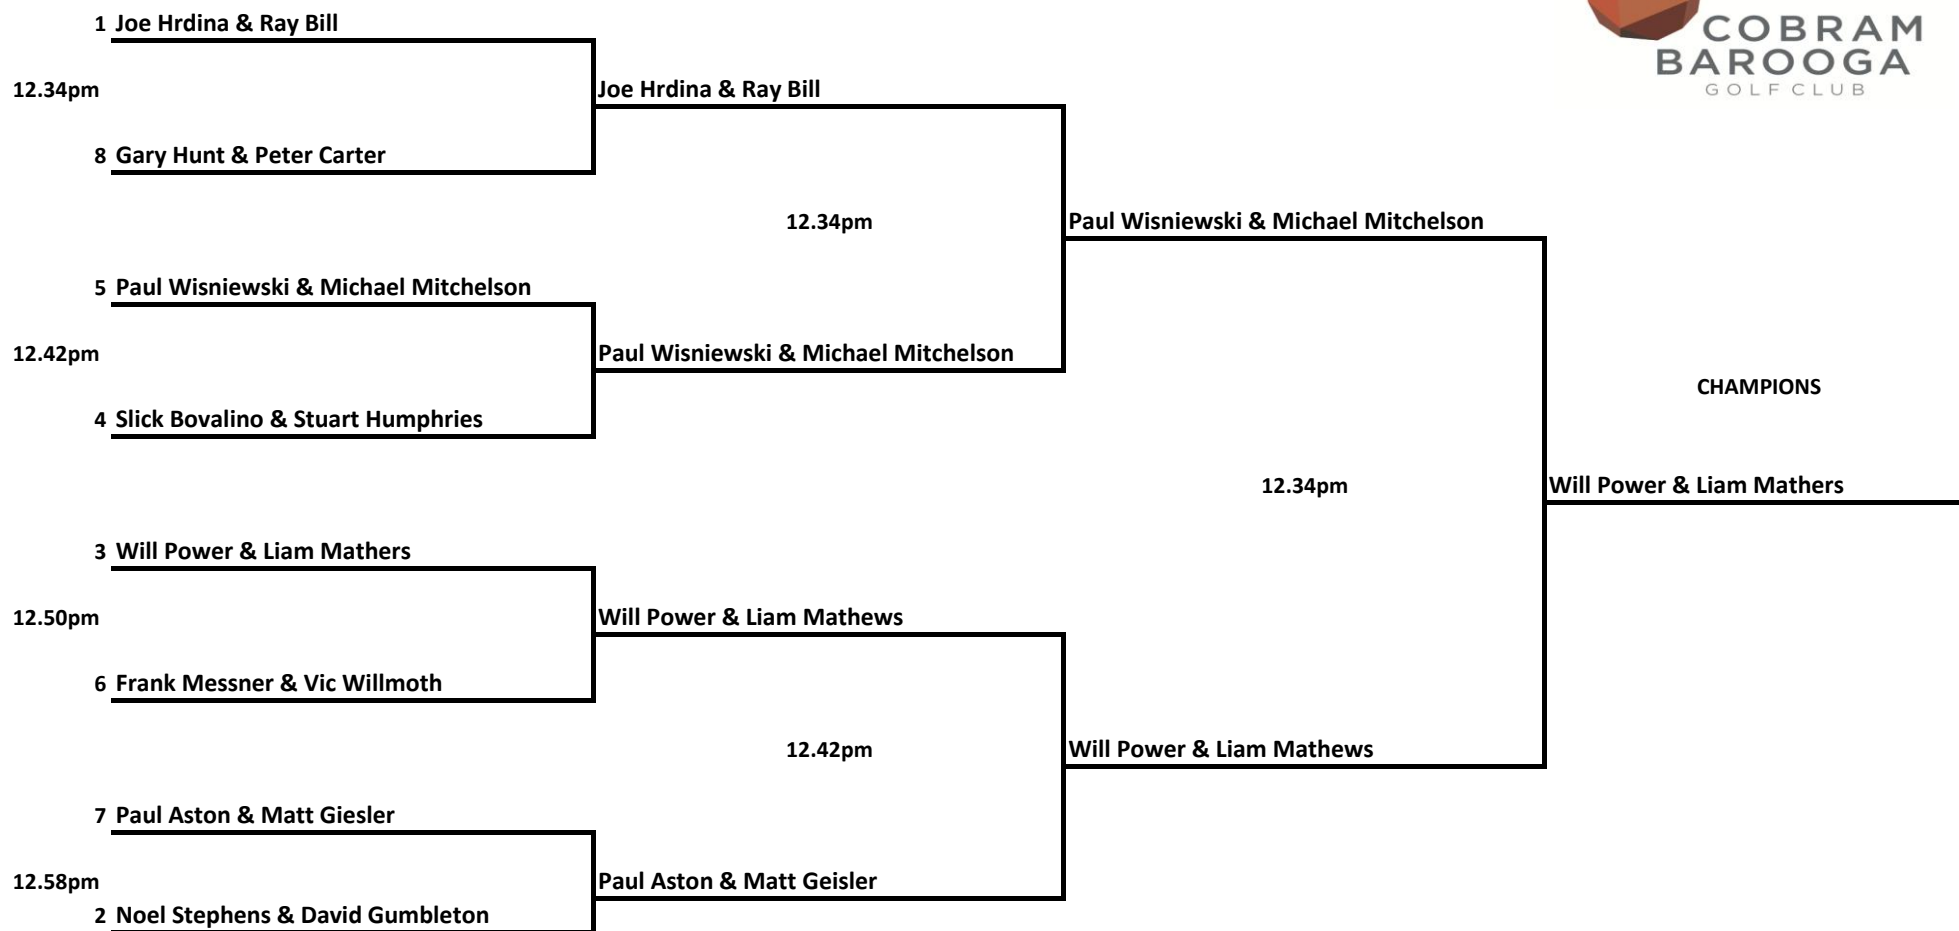

Wiltshire Knockout Draw 2018

1st Round 20-10-18

Semi Final 27-10-18

Final 10-11-18

Alternates

1 Ashleigh Teagle & Tony Wouters

2 Matt Haddrell & Michael Hayler

3 Sam Condy & Kevin Hocking

Conditions of Play

Any withdrawl's prior to round 1 will be replaced by listed alternates into the seeding of the pair who withdrew
 The Event is handicap matchplay, Daily Handicaps are allocated as per slope rating
 Low Marker goes back to scratch and shots are allocated as per the Matchplay index
 All Matches are to played off the Blue Markers